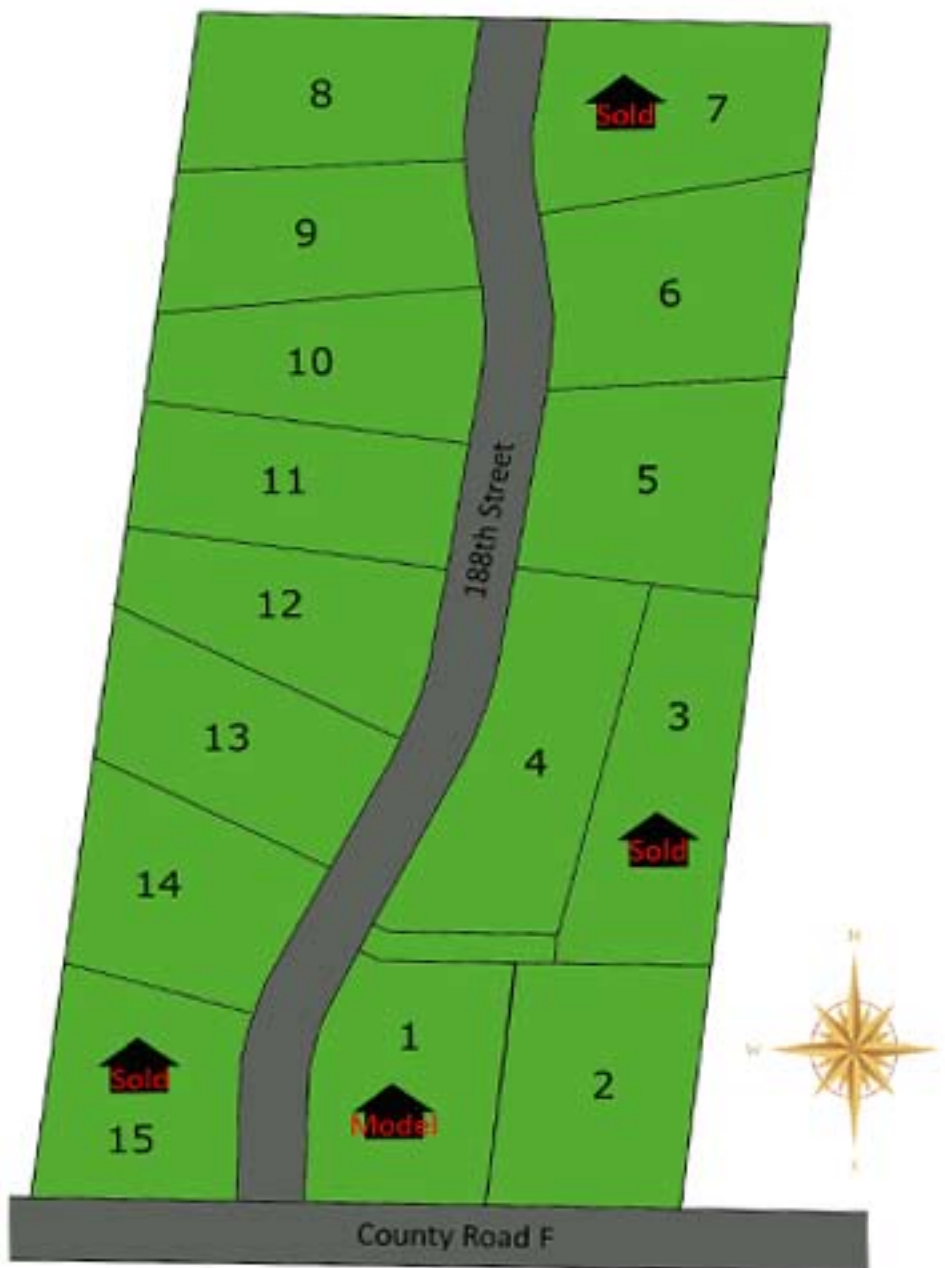

Directions:

Head North on MN Highway 95. Go East onto MN Highway 243 (Osceola Road) to Cascade Street. Go North on Cascade Street, continue to follow as road turns into State Road 35. Continue towards Dresser, once in Dresser go East on State Street (County Road F). When road forks follow County Road F by going left. Continue to follow County Road F to 188th Street. Go North on 188th Street to enter Highland Estates.

All available lots priced at \$10,000.  
Our model home is currently listed for \$129,900  
Call 243-0001 today to make an appointment to see our model home.