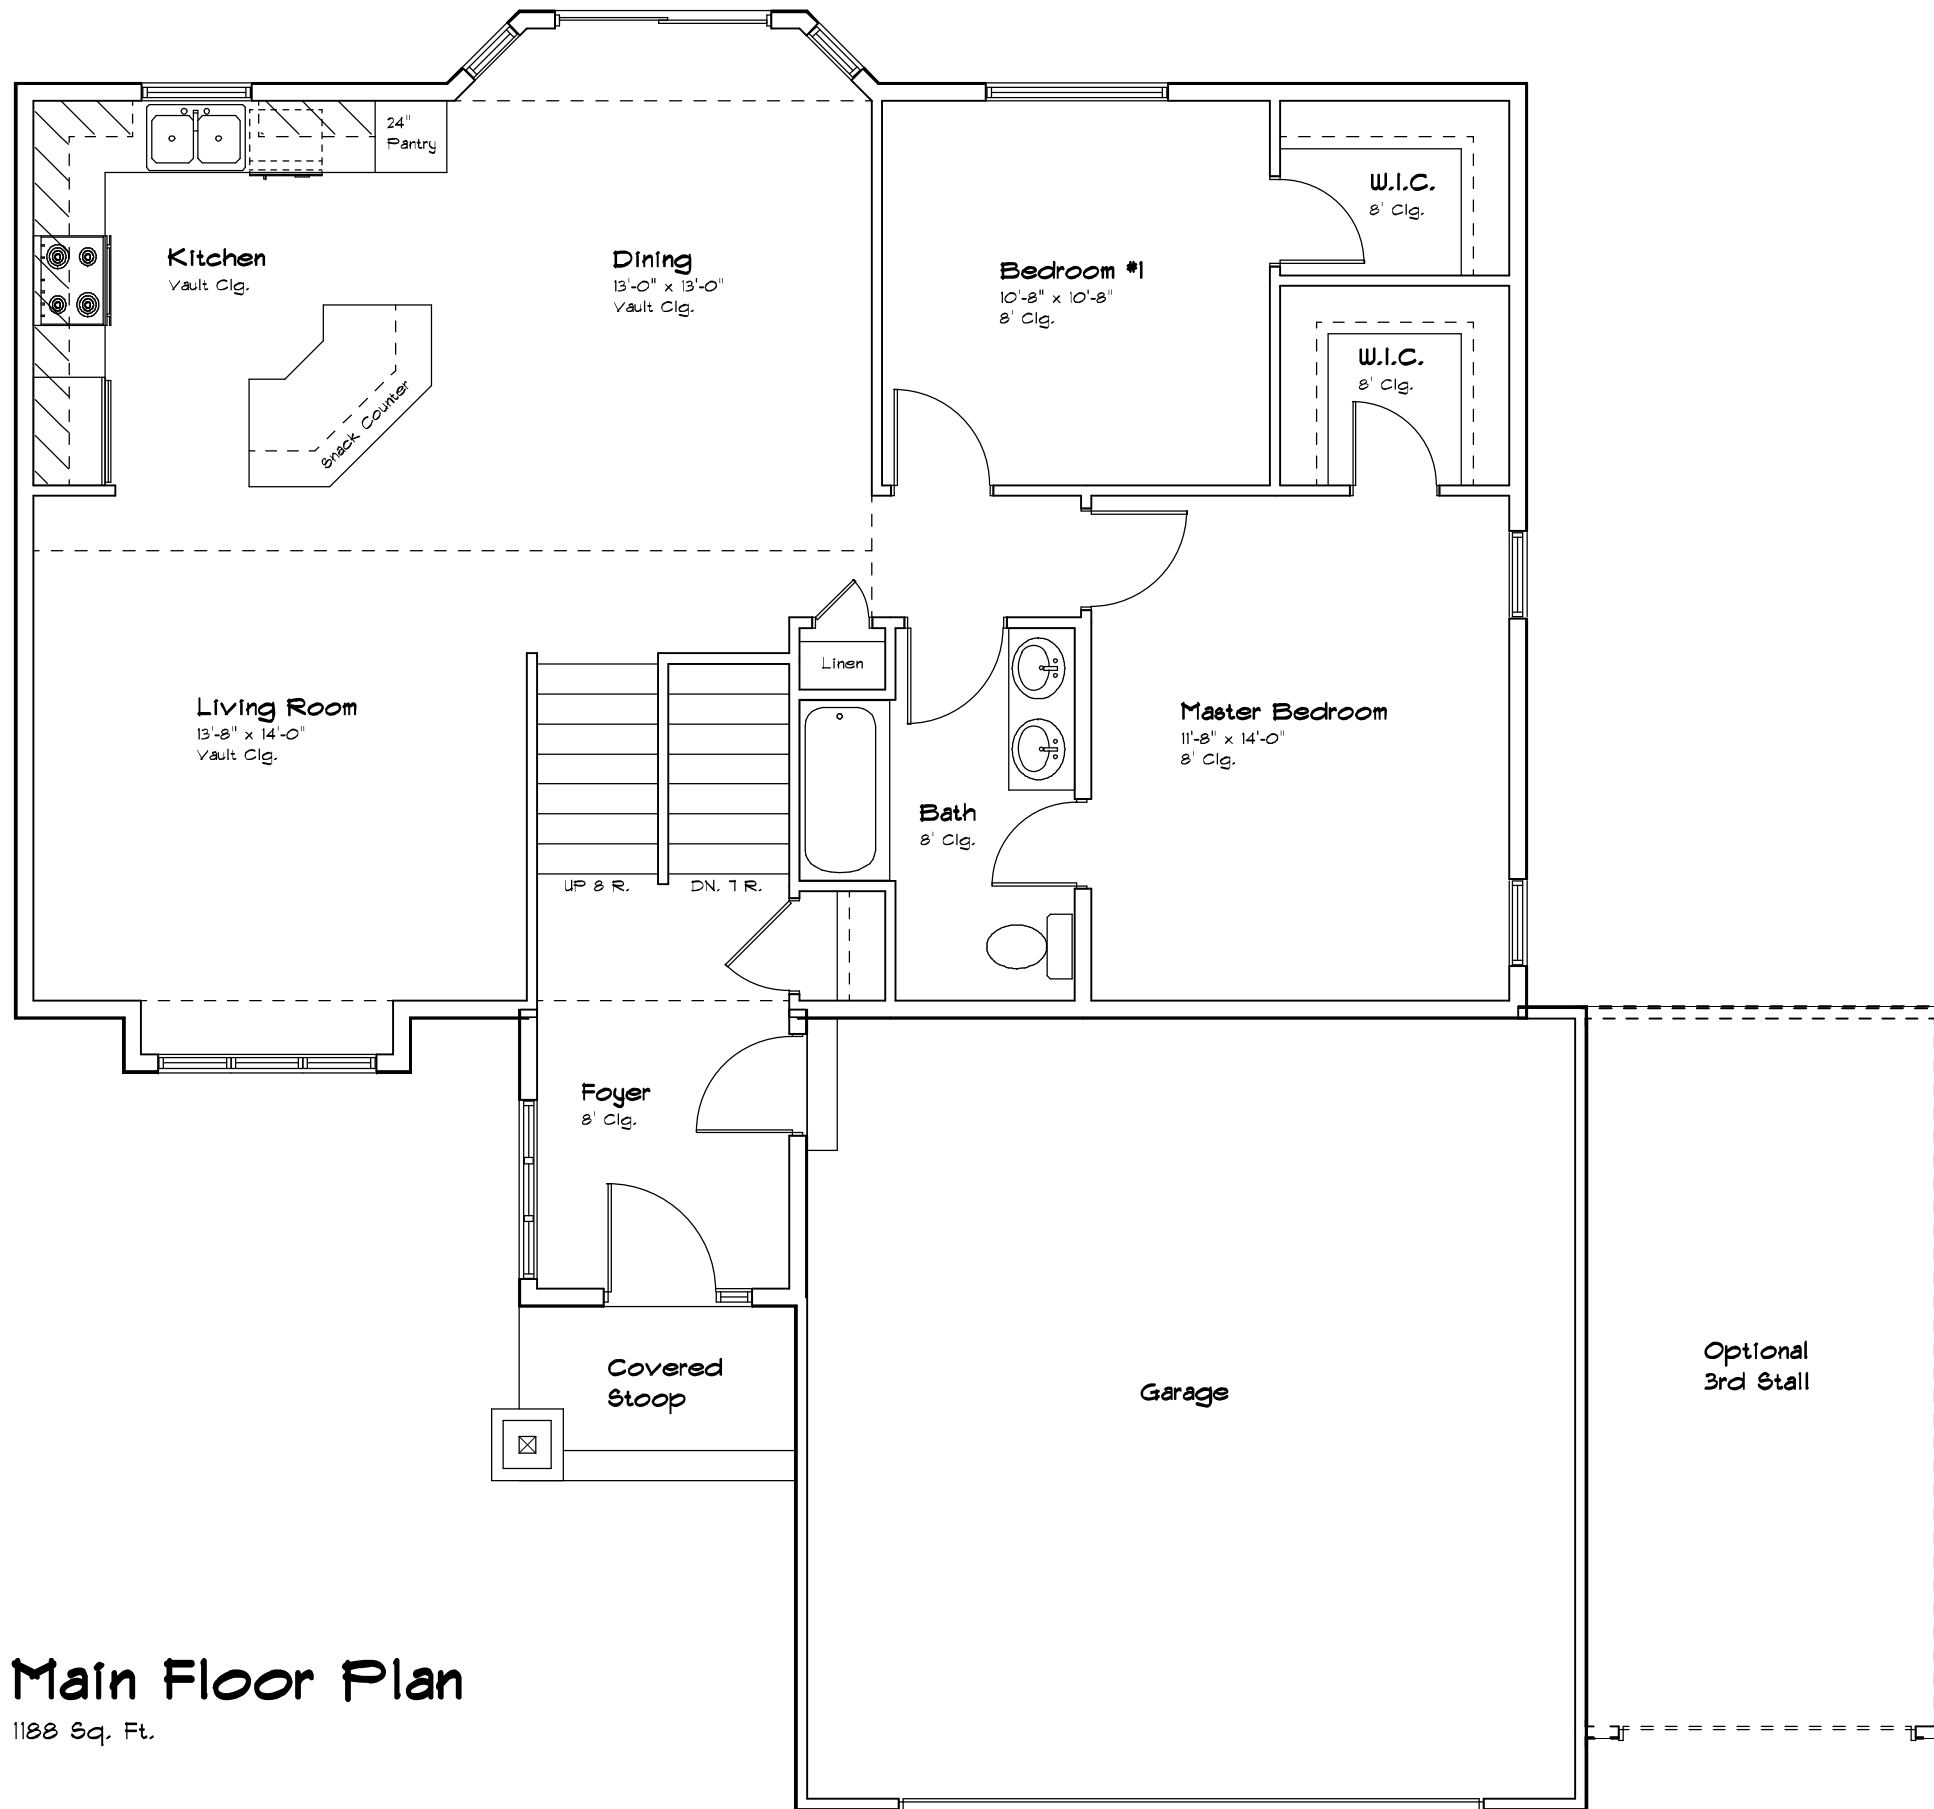

WILLIAMSBURG Elevation A

WILLIAMSBURG Elevation B

Main Floor Plan

1188 Sq. Ft.