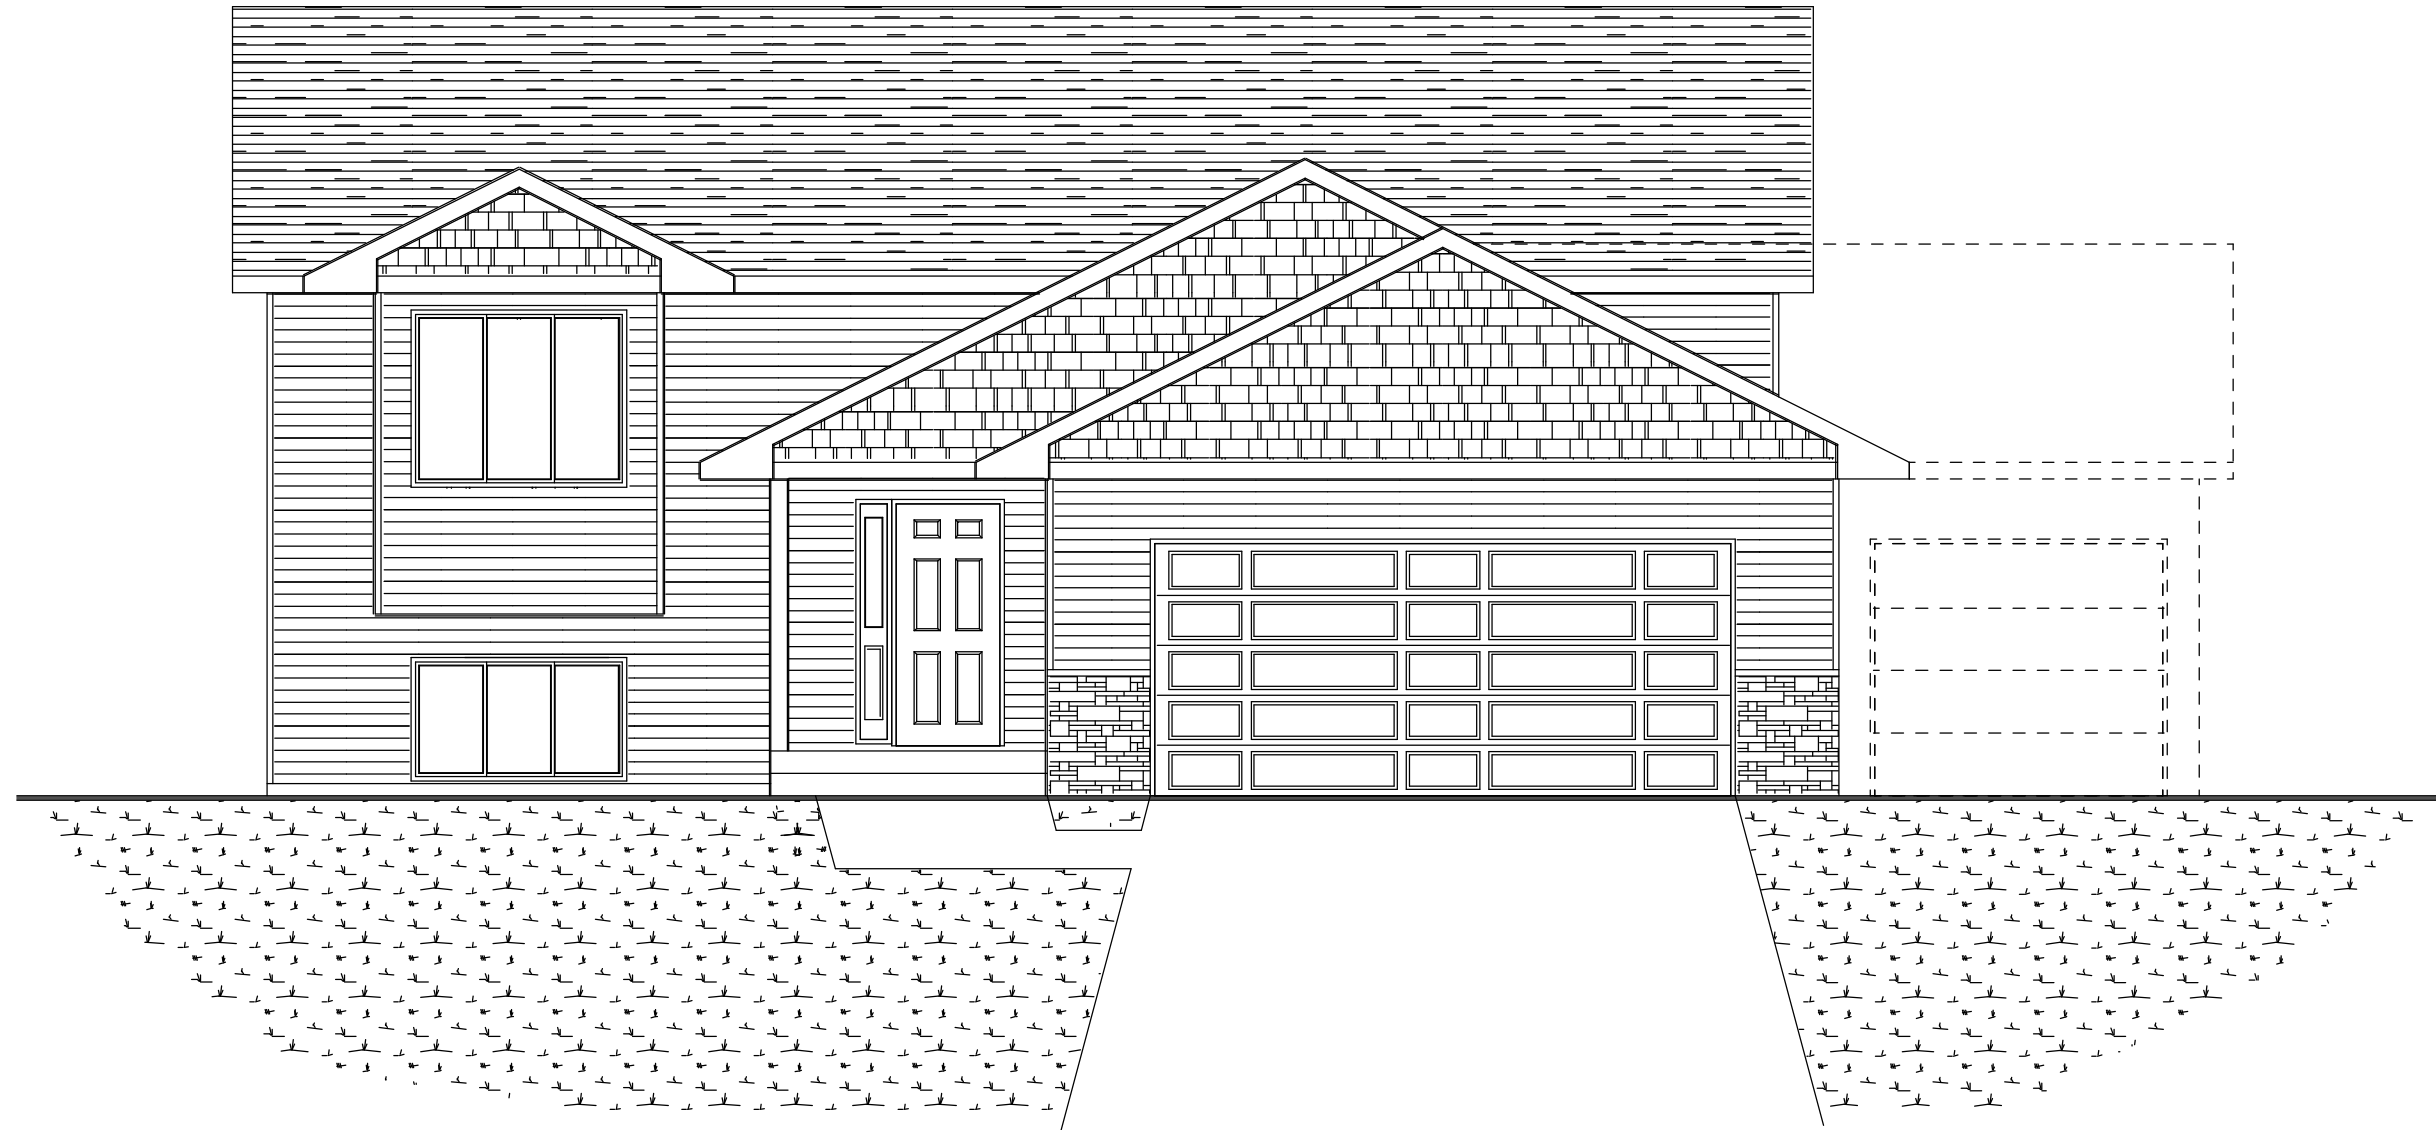

WILLIAMSBURG Elevation A

WILLIAMSBURG Elevation B

Main Floor Plan

1188 Sq. Ft.