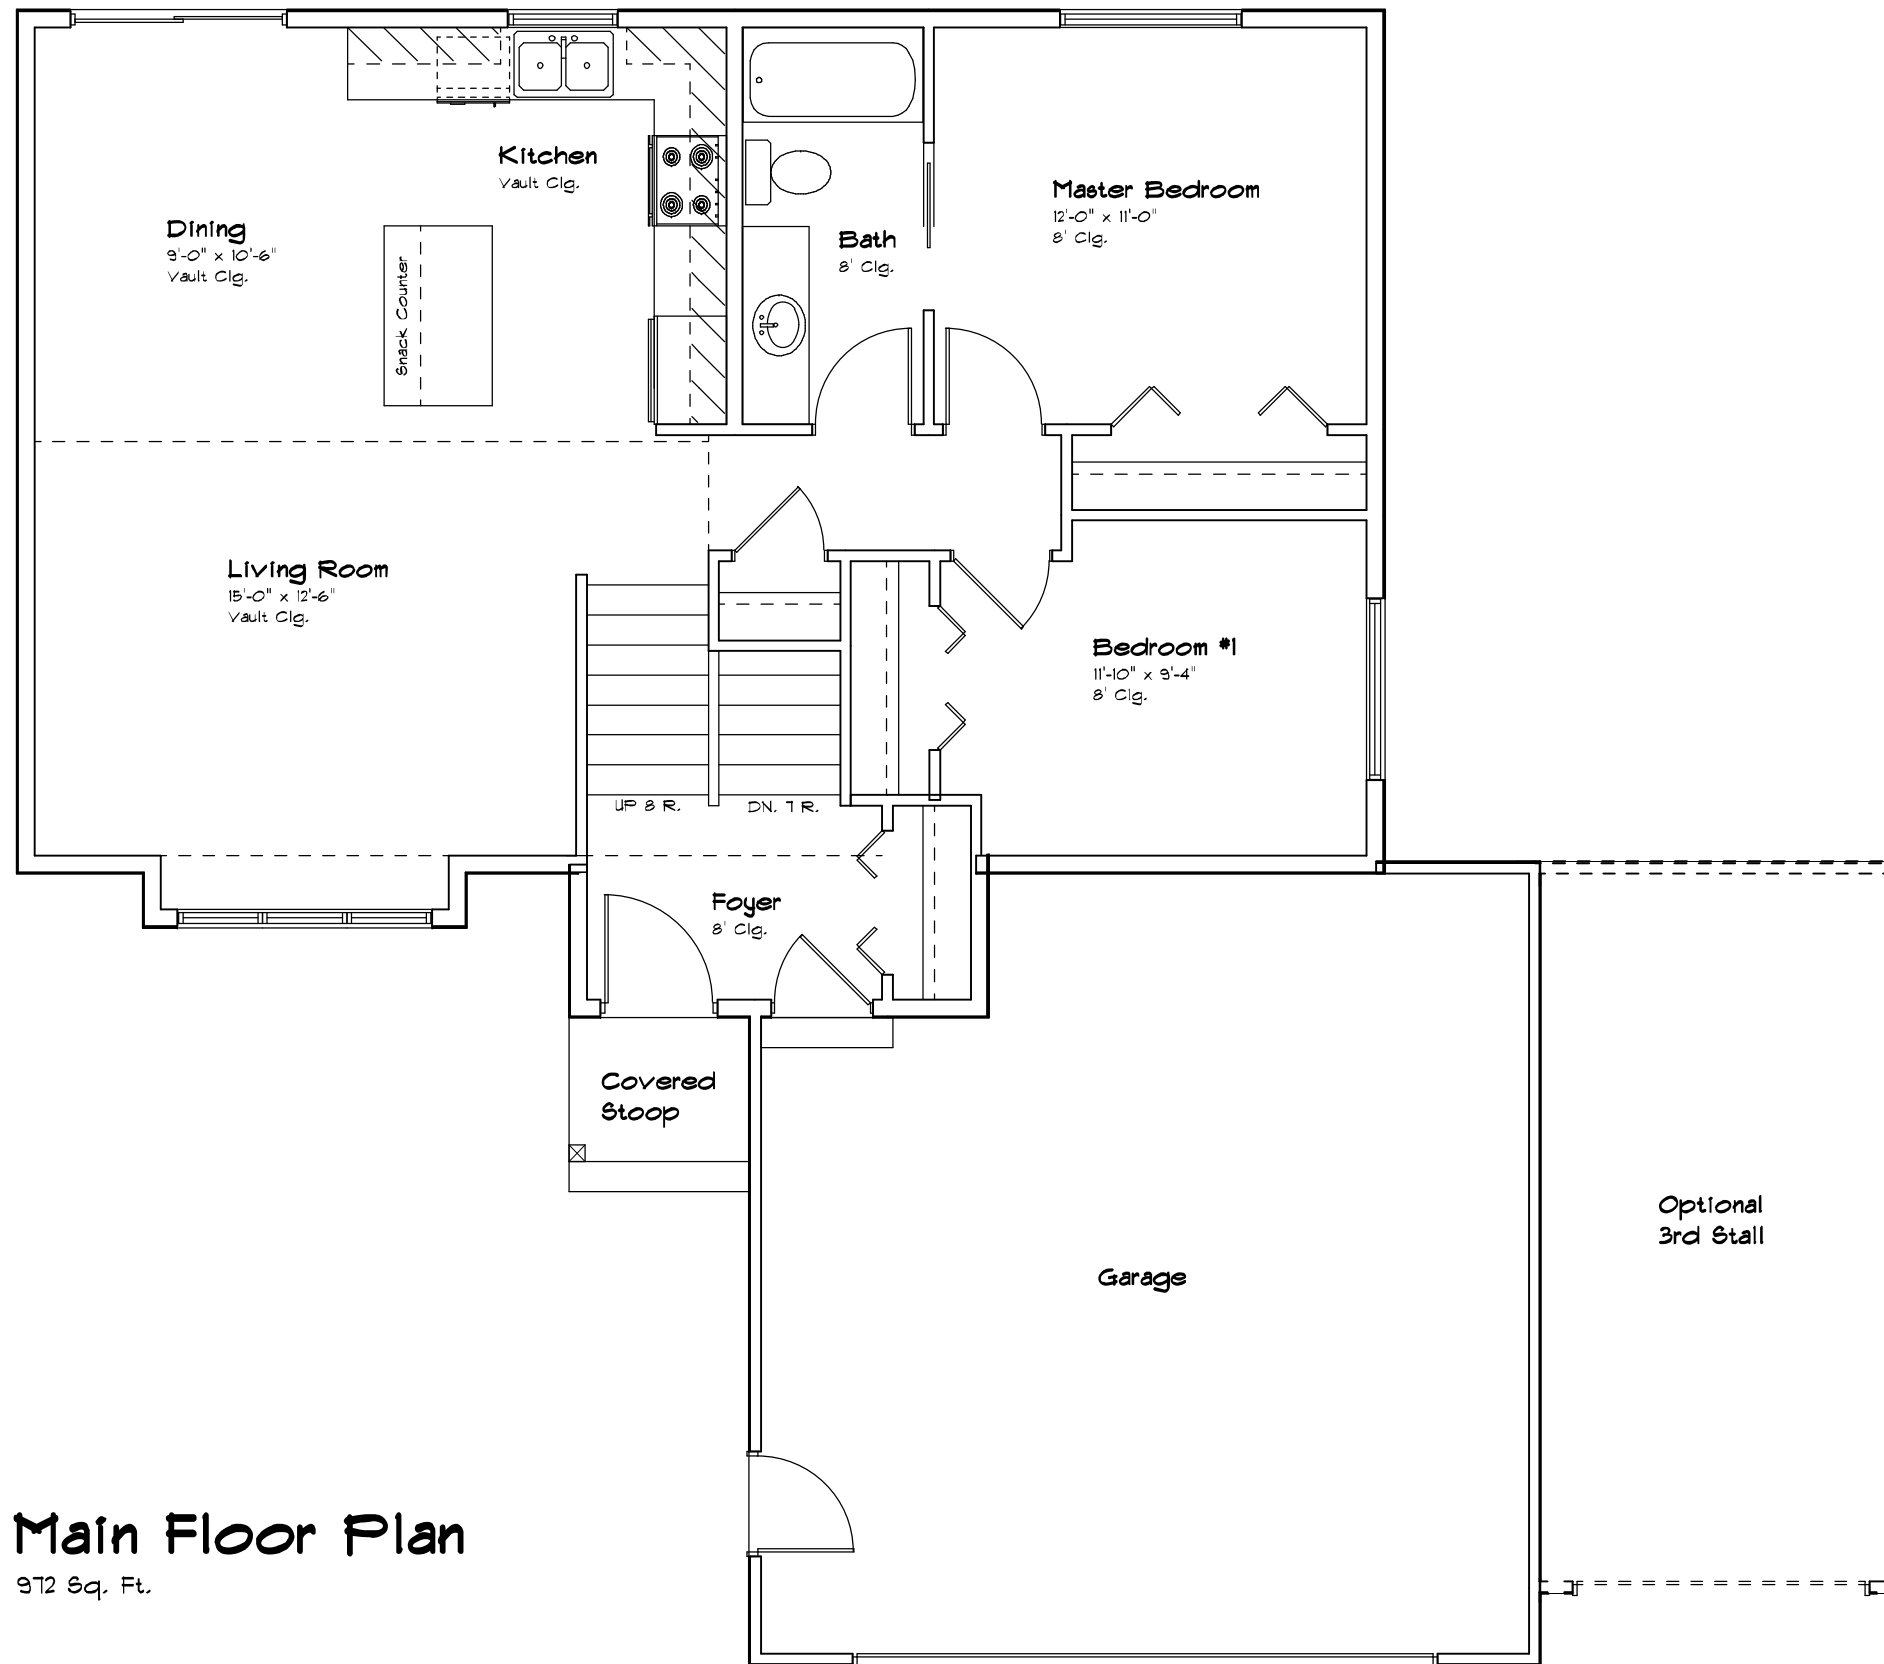

VILLAGER Elevation A

VILLAGER Elevation B

VILLAGER Elevation C

Main Floor Plan

972 Sq. Ft.